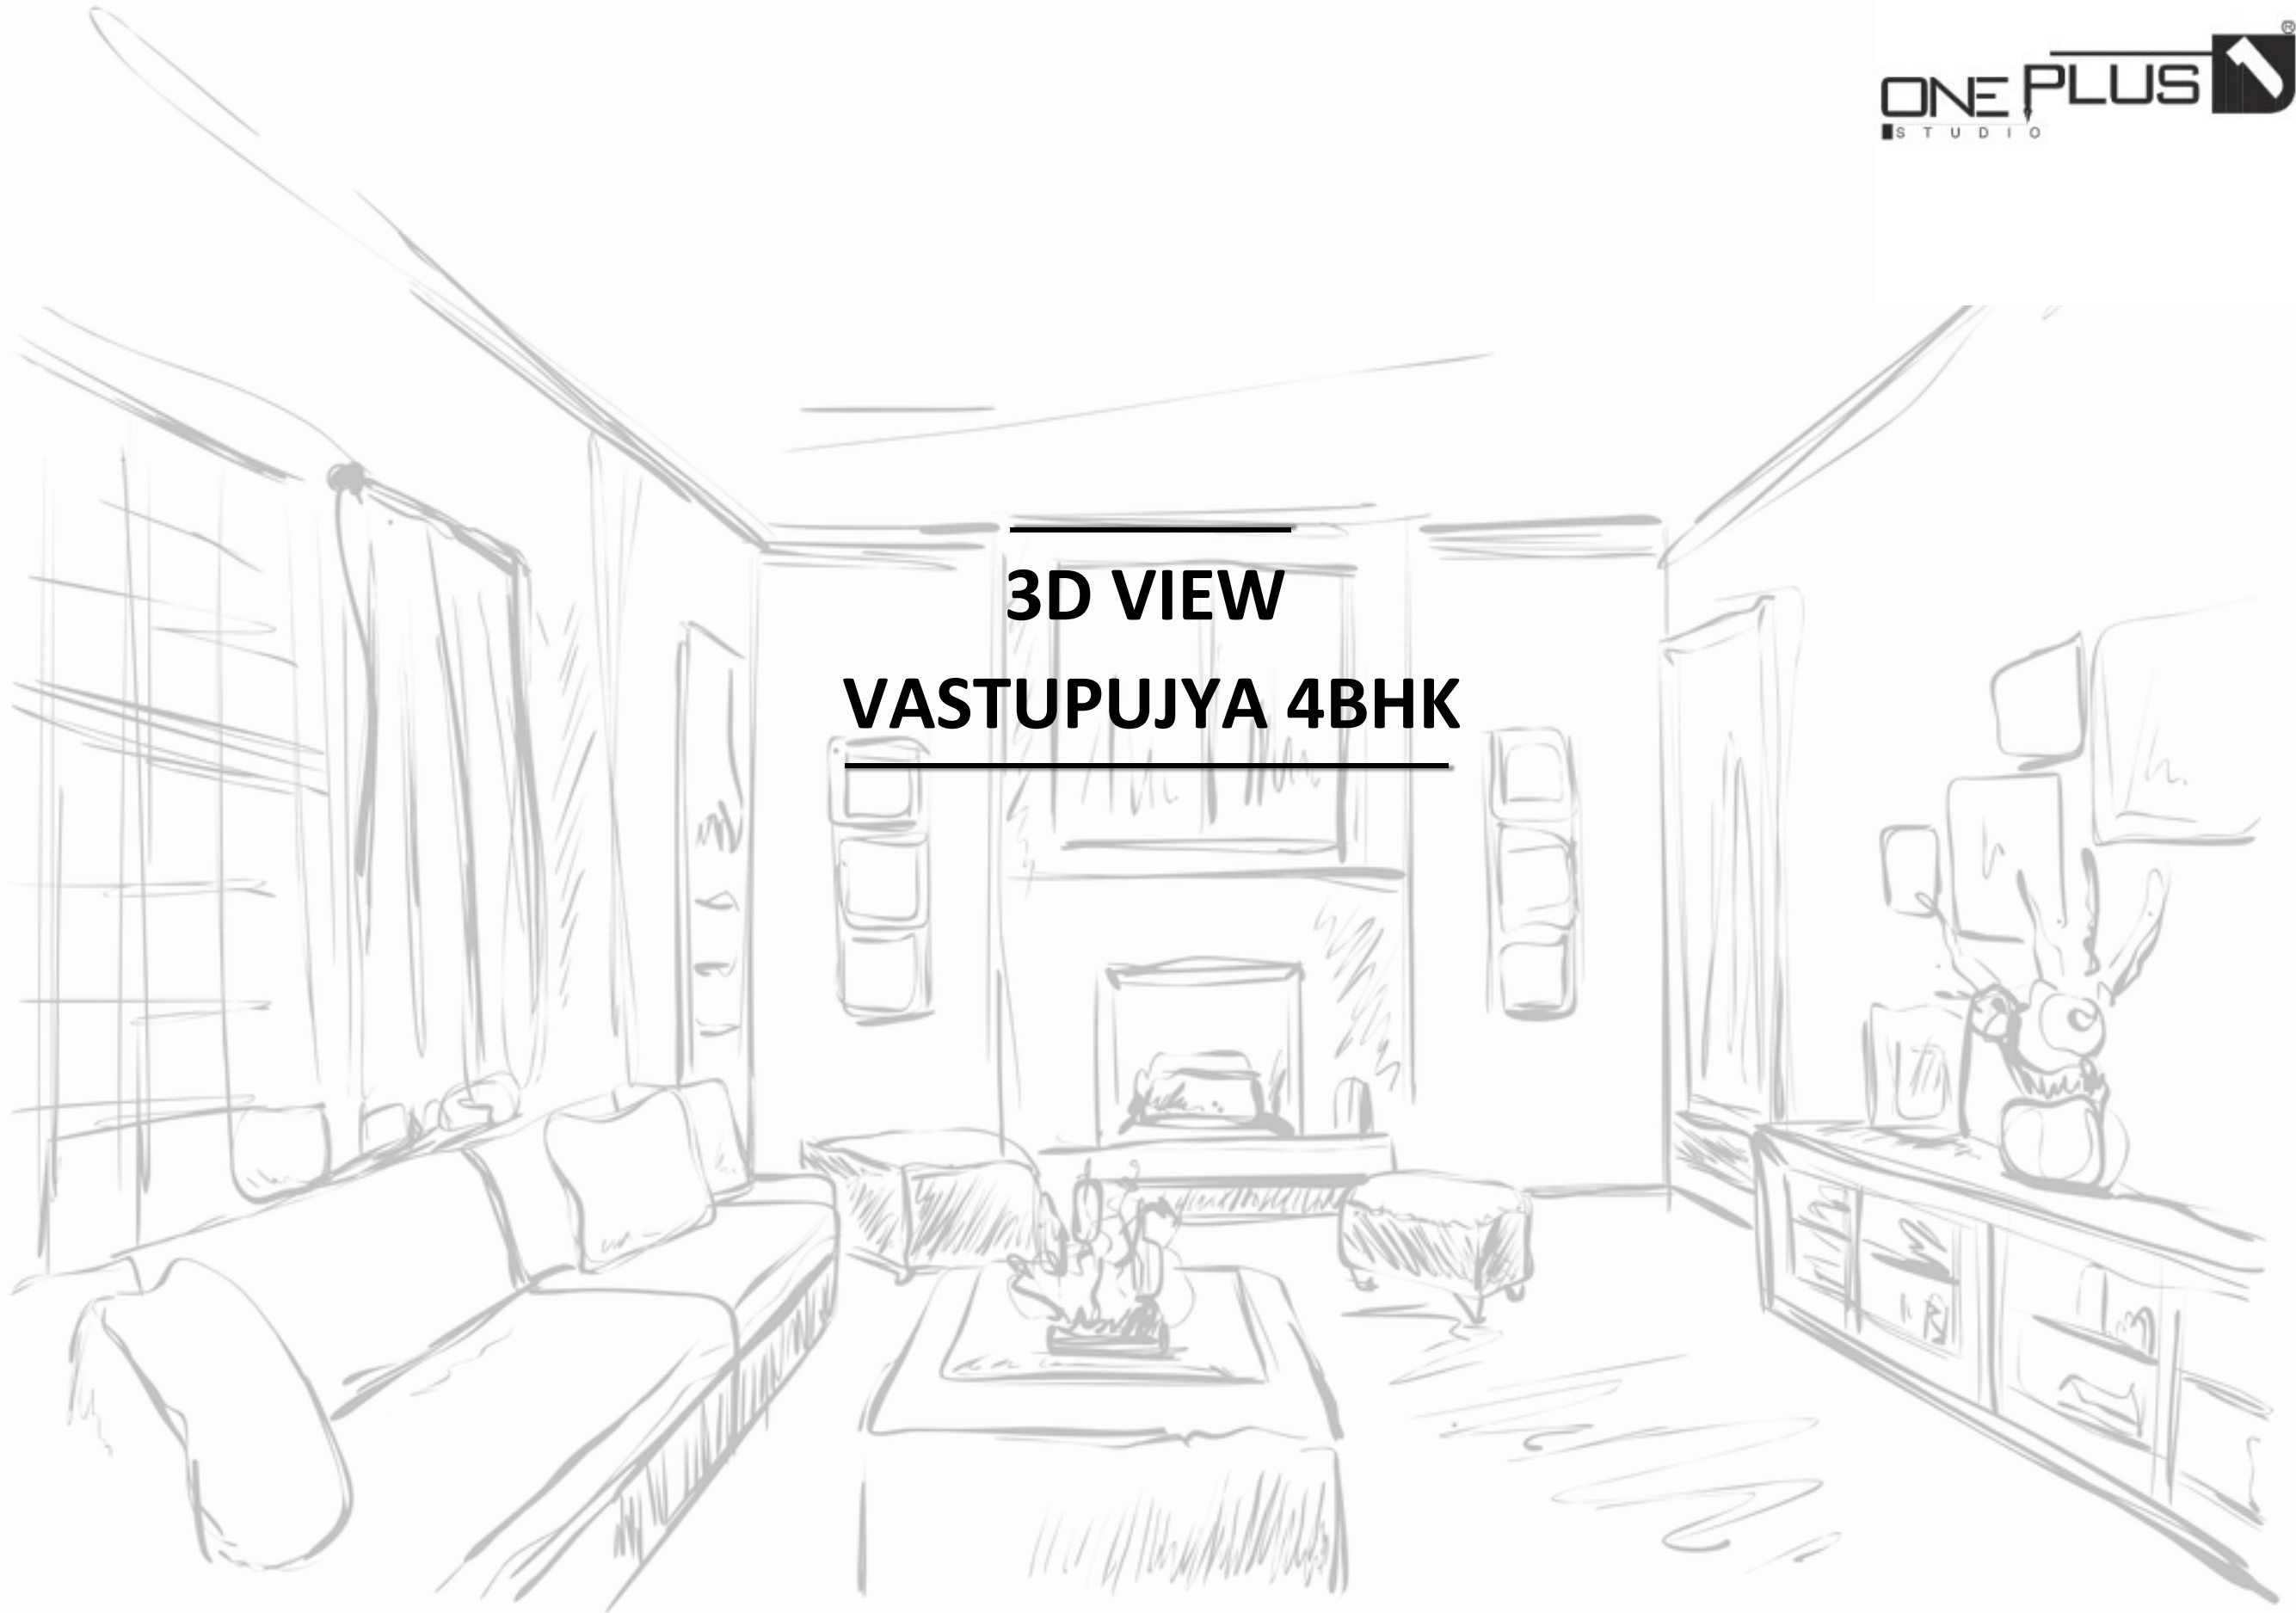

3D VIEW
VASTU PUJYA 4BHK

ENTRANCE FOYER VIEW

TV UNIT VIEW

LIVING ROOM VIEW

DINNING AREA VIEW

KITCHEN VIEW

 **MASTER BEDROOM-1 BED BACK VIEW**

MASTER BEDROOM-1 ENTRANCE VIEW

MASTER BEDROOM-1 BALCONY SIDE VIEW

MASTER BEDROOM-2 ENTRANCE & BED BACK VIEW

 **MASTER BEDROOM-2 WINDOW SIDE VIEW**

THANK YOU