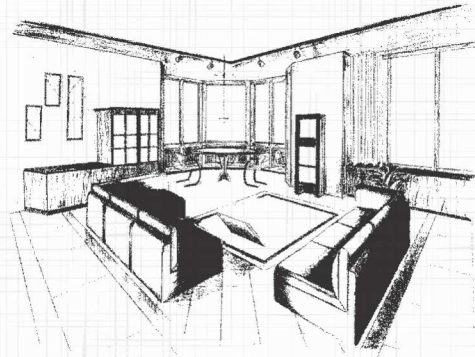

“The office spread in over 1600 sq ft area has state of the art technology. Over premise is equipped with sufficient space and equipment. the interior of the office has been designed keeping in mind the requirement. we maintain a process driven and well controlled environment which is stimulating and equally fun to be.”

## Interior - Architectural 3d Still Image

Residence  
Showroom  
Foyer  
Atrium  
Gym And Sports Area  
Resort & Club House  
Restaurant & hotel

”  
**INTERIOR**  
“

architectural 3D still images

“ Our designers and visualizers possess good sense of proportion of accessories and ornaments and pay enough attention to little details of aesthetics, such that give a clear picture of the actual form in the virtual presentation. Our very own library of near-to-real and workable interiors include murals, sculpture, interior plants etc. Our library of hundreds of such interior element viable for project application is a testimony to this. ”

DISCUSSION AREA

OWNER'S CABIN

TIMES GROUP SAMPLE FLAT

TIMES LUXURIA, SURAT

BANQUET HALL

GYM

LIVING ROOM OF TORRANCE

ISOMETRIC VIEW